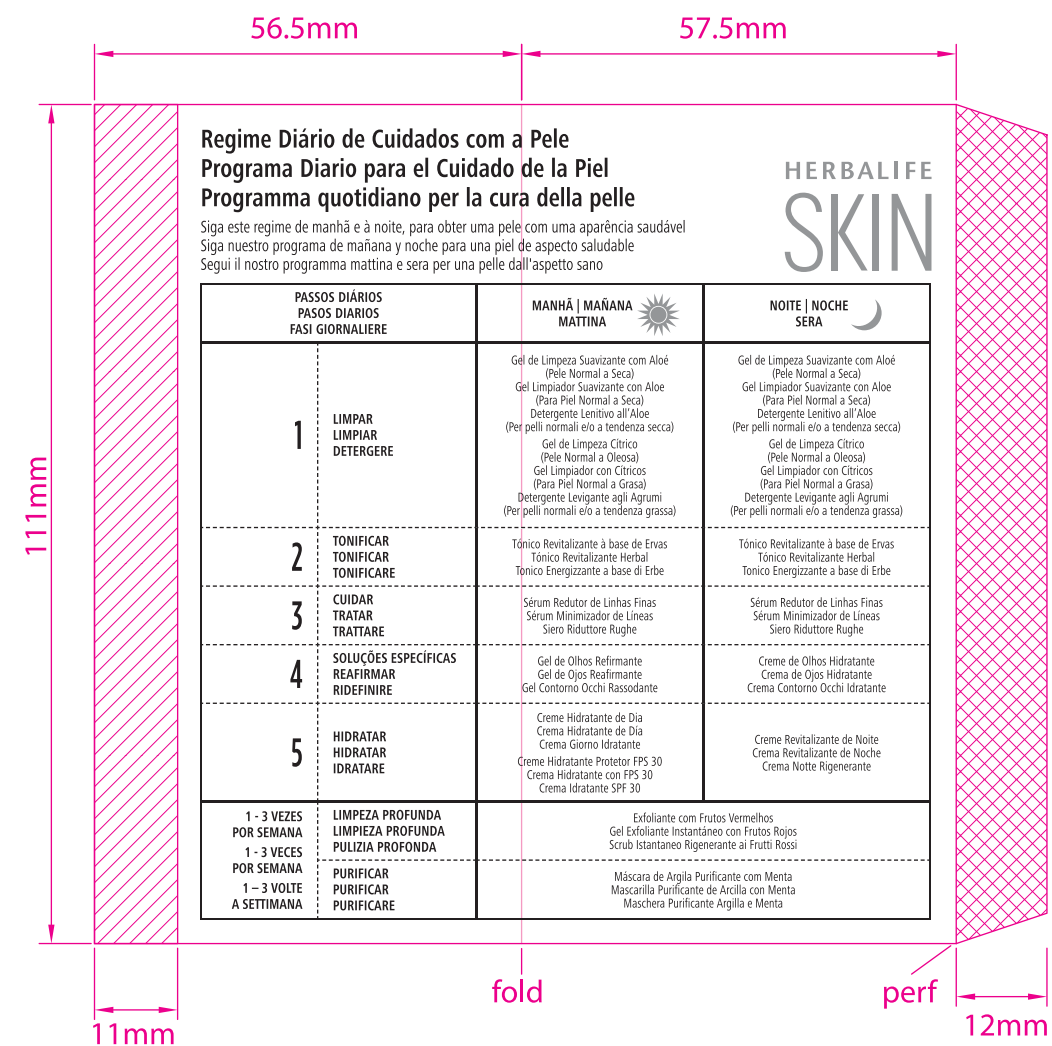

30ml Sleeve Outside

30ml Sleeve Inside

LPM00991